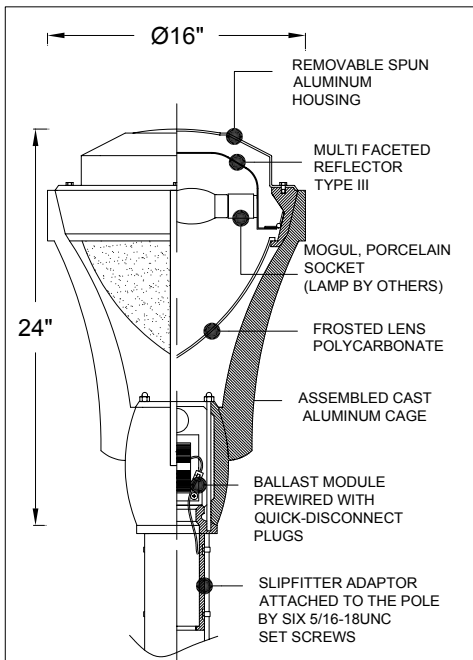

LUMINAIRE DETAIL VIEW

Please Note: Fabrication will not begin until this drawing is approved, signed and returned to HCI

- ☐ APPROVED
- ☐ APPROVED AS NOTED
- ☐ REJECTED
- ☐ REVISE AND RESUBMIT

By _____
Date _____