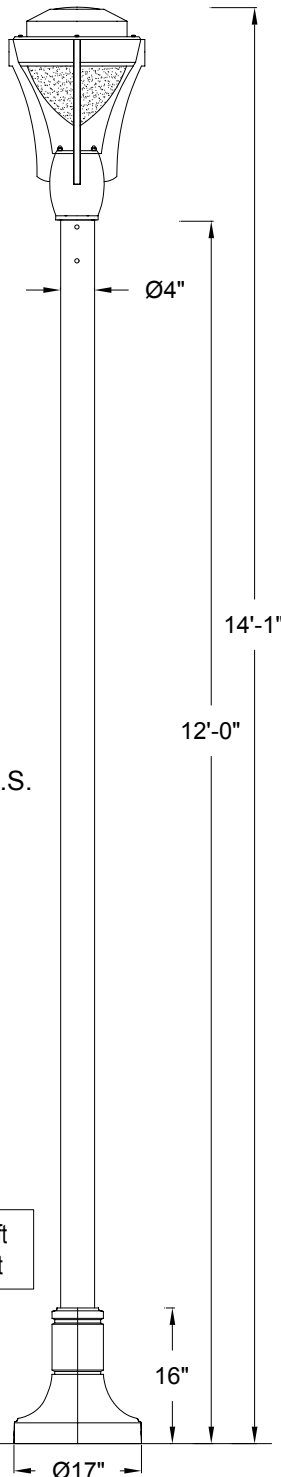

Pole 12FT, 80mph = 7.50 sq ft
Luminaire = 1.65 sq ft