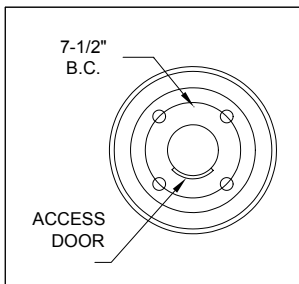

BOTTOM VIEW