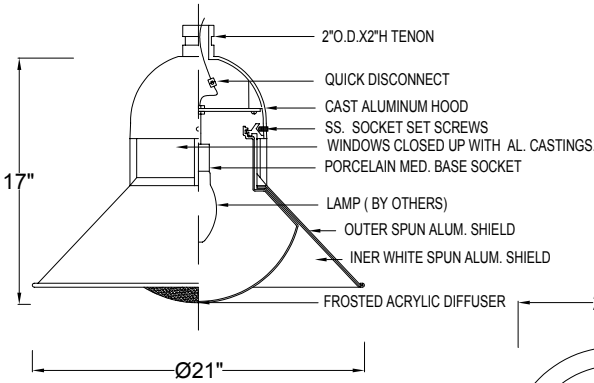

LUMINAIRE DETAIL

Please Note: Fabrication will not begin until this drawing is approved, signed and returned to HCI

1. ☐ APPROVED
   - ☐ APPROVED AS NOTED
   - ☐ REJECTED
   - ☐ REVISE AND RESUBMIT
2. By _____
   Date _____

Pole (16FT, 90mph) = 5.80 sq ft
Luminaire+Arm (31lb) = 3.55 sq ft