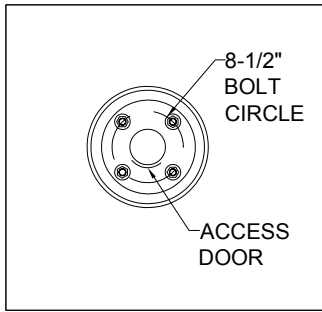

BOTTOM VIEW

NOTE: Luminaire is modified to have windows CLOSED UP with aluminum castings.