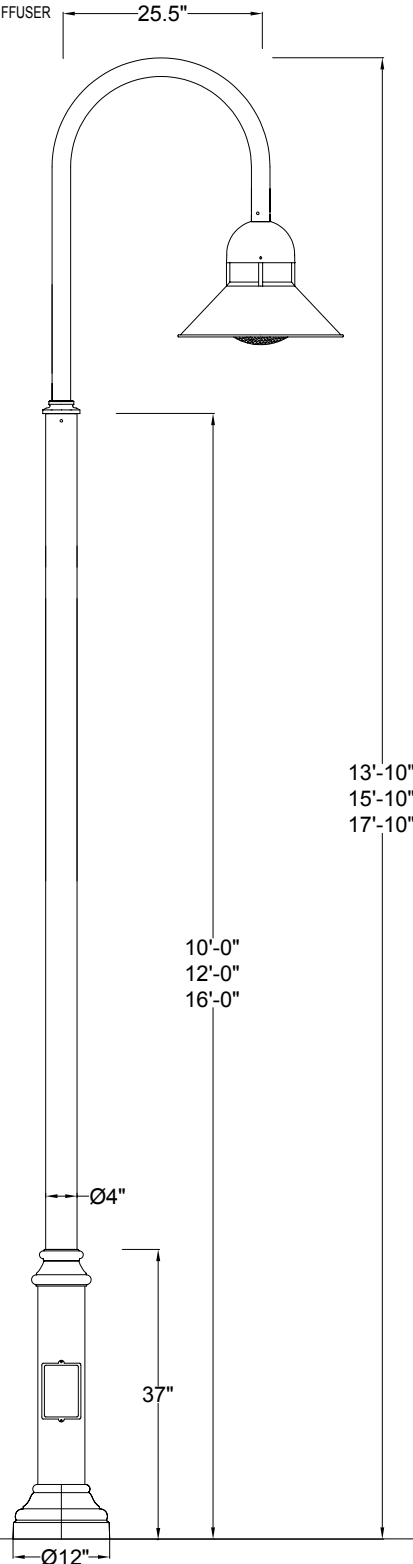

Approval Drawing

Light Std: F177-L-A361-1A-P438-4PC

Diffuser Type: Frosted

Diffuser Material: Acrylic
U.V. stabilized.

Hardware: Stainless steel

Diffuser Fitter Material: Cast Aluminum. and spun aluminum. Diffuser is threaded.

Ballast: MH high power factor mounted in the base. A quick disconnect wiring system allows for fast easy ballast maintenance.

Pole to be wired by others

Wattage: 175 W

Voltage: (QT) PLEASE SPECIFY

Socket : Medium ,4kV

Photocontrol: None

Optical System: Bare lamp
IES Type V.

Arm: 2-3/8" O.D.extruded aluminum tubing bent at 180°.

Arm Configuration: 1A

Pole Material: 4"O.D.x.226 wall 6061 T6 Aluminum extrusion tube welded over and 6"DIA aluminum tube.

Base Cover: Two-piece cast aluminum attached to pole with four stainless steel bolts.

Anchor Bolts: Four galvanized 3/4" (19mm) x (24") long. Anchor bolts and metal template supplied by HCI.

Finish: Electrostatically applied, thermoset polyester powder-coat finish with XL4 four part corrosion inhibiting process.

Color: Black RAL#9011

Date: Jan. 16, 2004 Drawing No: 4416

Model: F177-L-FAC-175HPS-QT-BL-
-A361-1A-P438-4PC-10/12/16-RAL9011

Project: RIVERWOODS

Approved as illustrated: ☐ Date:

Approved with changes: ☐ Date:

Approved By:

Type: Notes:

Please Note: Fabrication will not begin until this drawing is approved, signed and returned to HCI

1280 Fewster Drive, Mississauga, Ontario, Canada L4W 1A4
Tel: (905) 238-2648 Fax: (905) 238-9060
Toll Free Canada & USA 1-800-267-3175
E: sales@hclighting.com WEB: www.hclighting.com