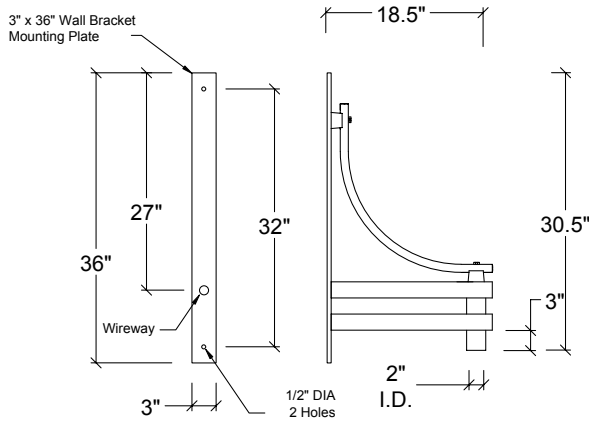

MATERIALS

The arm shall be made of two 1-1/2" x 3" x 1/8" thick aluminum rectangles, with a mechanically fastened scroll made of bent extruded 1"OD x 1/8" thick aluminum. The column shall be extruded non-fluted aluminum. All hardware shall be tamper resistant, stainless steel.

CONFIGURATION

A variety of configurations is available, some of which are illustrated below. Those not illustrated are noted in the bottom left-hand corner. Non-standard configurations may be feasible, please consult factory for details.

INSTALLATION

Post top arms shall be equipped with a 12"L x 3-1/2" OD round pole tenon and a 2" ID opening on the fixture side. *Post top* arms are not pre-wired and shall be wired by the contractor. *Wall brackets* shall be pre-wired, with a 12" slack for ease of wiring to source on the wall side and for wiring with wire nuts on the fixture side. Mounting hardware for wall brackets is not included.

FINISH

All applicable parts shall receive a standard electrostatically applied thermoset polyester powder coat smooth semi gloss finish with a four part corrosion inhibiting process.

COLORS

The five standard RAL colors are listed below. Simply check off the color applicable to your project. Custom colors are available for an additional charge. Please supply a 2" x 2" paint chip.

- **Black** RAL 9011 ☐
- **Green** RAL 6005 ☐
- **Bronze** RAL 8019 ☐
- **Grey** RAL 7012 ☐
- **White** RAL 9016 ☐
- **Custom** ☐