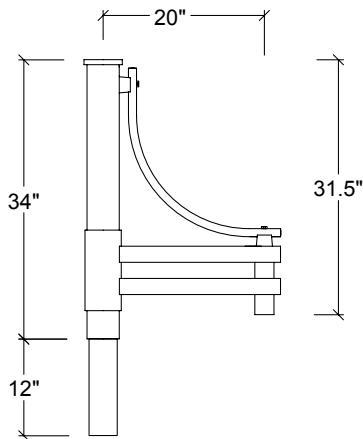

A364 SERIES

DESCRIPTION

The arm shall be HCI A364-____ (specify configuration) arm, consisting of an arm with a scroll, welded onto an adaptor and a 4"OD central column equipped with a pole tenon. Wall bracket shall be welded to a cast aluminum wall plate.

MATERIALS

The arm shall be made of two 1-1/2" x 3" x 1/8" thick aluminum rectangles, with a mechanically fastened scroll made of bent extruded 1"OD x 1/8" thick aluminum. The column shall be extruded non-fluted aluminum. All hardware shall be tamper resistant, stainless steel.

INSTALLATION

Post top arms shall be equipped with a 12"L x 3-1/2" OD round pole tenon and a 2" ID opening on the fixture side. *Post top* arms are not pre-wired and shall be wired by the contractor. *Wall brackets* shall be pre-wired, with a 12" slack for ease of wiring to source on the wall side and for wiring with wire nuts on the fixture side. Mounting hardware for wall brackets is not included.

- Black** RAL 9011
- Green** RAL 6005
- Bronze** RAL 8019
- Grey** RAL 7012
- White** RAL 9016
- Custom**

Weight: 14 lbs **A364 - WS**

Weight: 20 lbs
EPA: 2.42 sq ft

A364 - 1A

Weight: 32 lbs
EPA: 4.8 sq ft