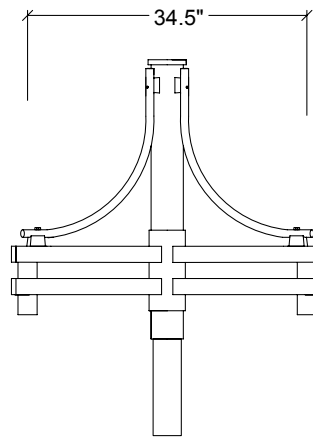

A364 SERIES

DESCRIPTION

The arm shall be HCI A364-____ (specify configuration) arm, consisting of an arm with a scroll, welded onto an adaptor and a 4"OD central column equipped with a pole tenon. Wall bracket shall be welded to a cast aluminum wall plate.

MATERIALS

The arm shall be made of two 1-1/2" x 3" x 1/8" thick aluminum rectangles, with a mechanically fastened scroll made of bent extruded 1"OD x 1/8" thick aluminum. The column shall be extruded non-fluted aluminum. All hardware shall be tamper resistant, stainless steel.

INSTALLATION

Post top arms shall be equipped with a 12"L x 3-1/2" OD round pole tenon and a 2" ID opening on the fixture side. *Post top* arms are not pre-wired and shall be wired by the contractor. *Wall brackets* shall be pre-wired, with a 12" slack for ease of wiring to source on the wall side and for wiring with wire nuts on the fixture side. Mounting hardware for wall brackets is not included.

- Black** RAL 9011
- Green** RAL 6005
- Bronze** RAL 8019
- Grey** RAL 7012
- White** RAL 9016
- Custom**

Weight: 14 lbs **A364 - WS**

Weight: 20 lbs
EPA: 2.42 sq ft

A364 - 1A

Weight: 32 lbs
EPA: 4.8 sq ft