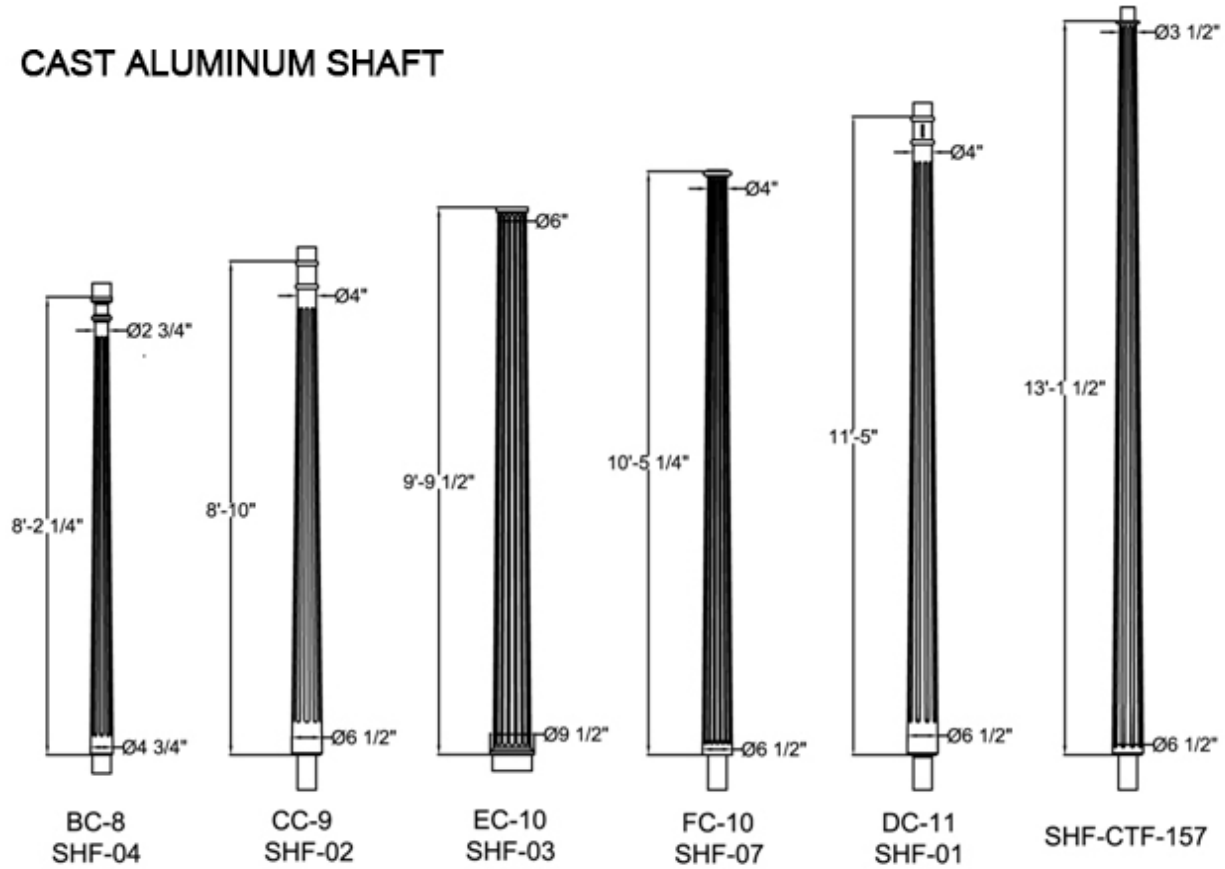

SHAFT OVERVIEW

Note: This page shows cast aluminum shaft only.

CAST ALUMINUM SHAFT

ALUMINUM & STEEL SHAFT

BASE&POLE