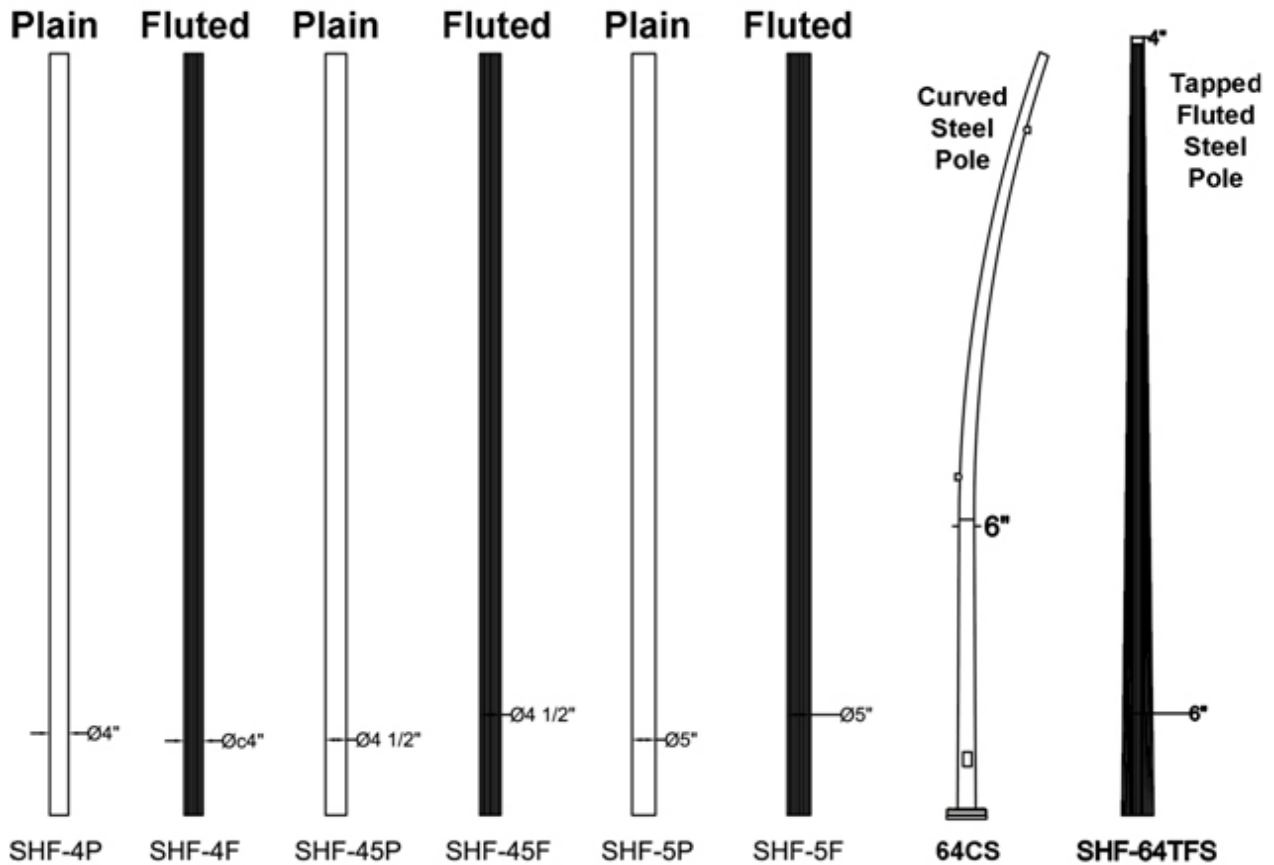

SHAFT OVERVIEW

Note: This page shows cast aluminum shaft only.

CAST ALUMINUM SHAFT

ALUMINUM & STEEL SHAFT

BASE&POLE